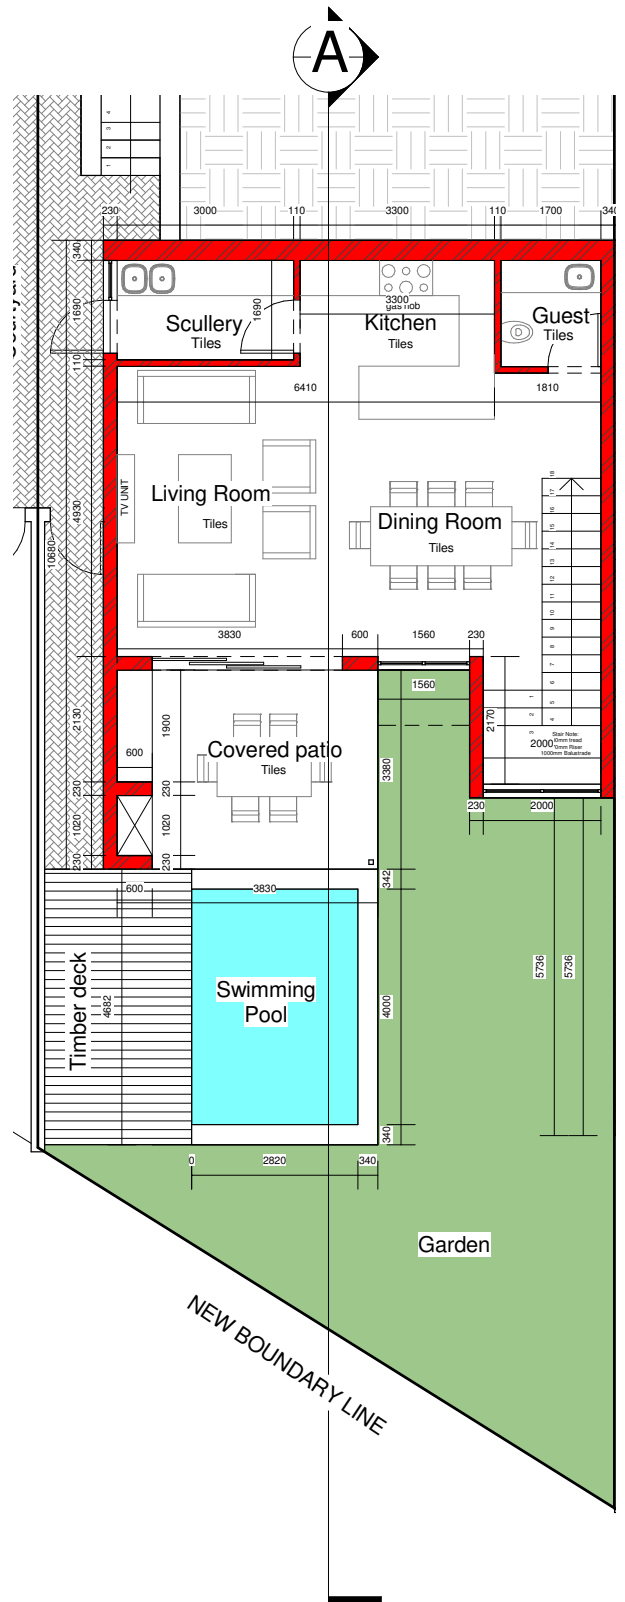

# Pangaea

Modern Luxury Homes

From R2 990 000

Incl. VAT. No transfer duty

Type A - 3 Bedroom, 2 Bathroom Unit

Type B - 3 Bedroom, 2 Bathroom Unit

Sketch plans and areas will be subject to minor modifications during design development and construction. This drawing is to be used for sales and marketing purposes only.