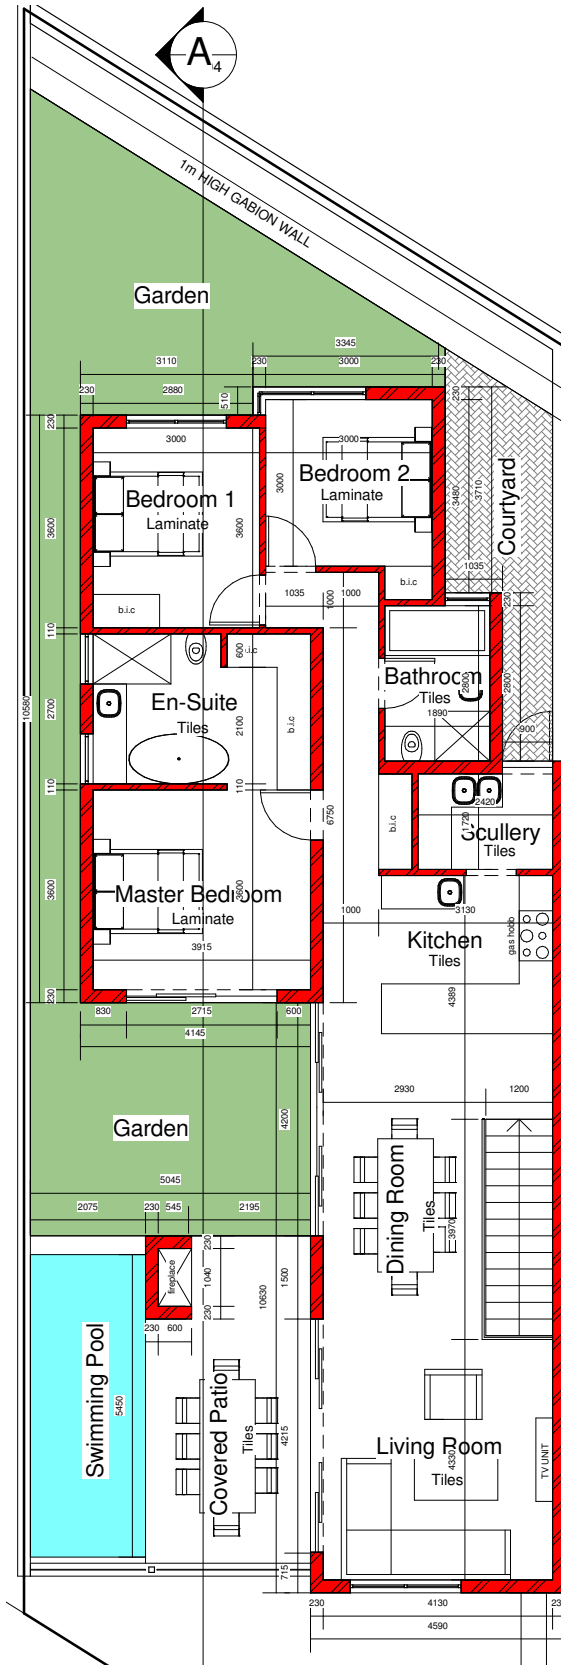

# Pangaea

Modern Luxury Homes

From R2 990 000

Incl. VAT. No transfer duty

Type A - 3 Bedroom, 2 Bathroom Unit

Type B - 3 Bedroom, 2 Bathroom Unit

Sketch plans and areas will be subject to minor modifications during design development and construction. This drawing is to be used for sales and marketing purposes only.